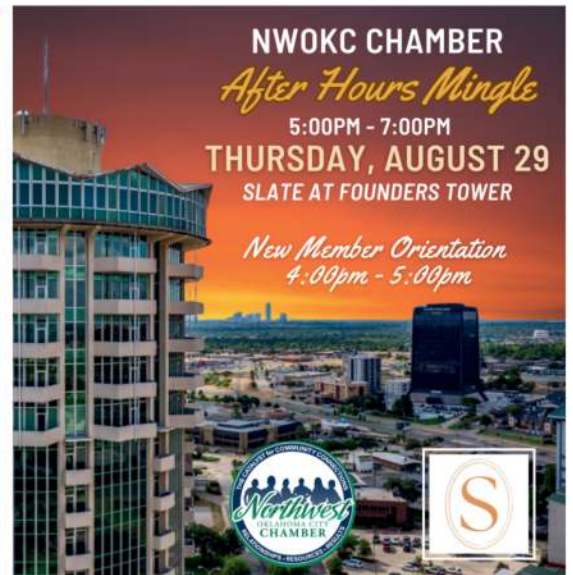

COMMUNITY COFFEE

Meet New People Make Connections
Learn about OUR Community
Thursday Mornings from 8:00 - 9:00 am

FREE - Invite a friend or co-worker!
Guests Welcome to visit.

August 1

at **Bethany Library** - 6700 N. 35th St., Bethany
Sponsored by Operation Christmas Train Set Foundation
Bring school supplies for donation

August 8

at **Oklahoma ER & Hospital**
15103 N Pennsylvania Ave.

August 15

at **Great Plains Bank**
4300 Grant Blvd., Yukon, OK 73099

August 22

at **Velocity Dance Studio**
11122 N Rockwell Ave., Suite A-11

Friday, August 30 11:30am

Plumbing Masters
5300 N. Meridian Ave. Suite 7

NWOKC CHAMBER

After Hours Mingle

5:00PM - 7:00PM

THURSDAY, AUGUST 29

SLATE AT FOUNDERS TOWER

New Member Orientation
4:00pm - 5:00pm